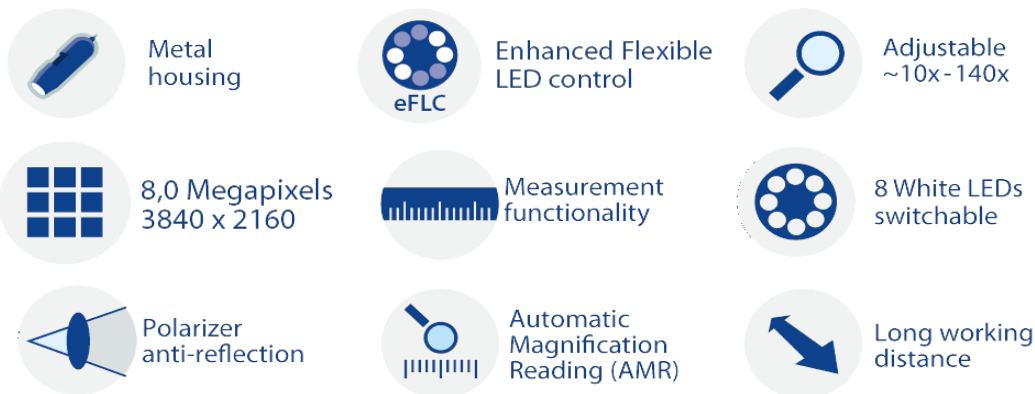

## Short Description

High Optical Resolution  
 8.0 Megapixel  
 Enhanced Flexible LED Control (eFLC)  
 Automatic Magnification Reading (AMR)  
 Long Working Distance

## Description

Capture stunning images with the AM8517MZTL 8-megapixel long working distance digital microscope. Engineered with a comprehensive set of features, including AMR, this model is designed to excel in both imaging and measurement-oriented tasks.

---

**The main features of the AM8517MZTL are:**

- 8 Megapixels
- High Optical Resolution
- Automatic Magnification Reading (AMR)
- Enhanced Flexible LED Control (eFLC)
- Long Working Distance (LWD) Optics
- Adjustable Polarizer
- Robust Metal Housing
- 10x ~ 140x magnification (Edge shading occurs below 25x when previewing in 16:9 windows.)
- And more...

### Specification

Lighting	
Light/ LED type	White
Number of LEDs	8
Optics	
Magnification	10x ~ 140x
Working distance	238.3 ~ 33.5 mm
Sensor	
Sensor type	CMOS
Resolution	8 Megapixel (3840 x 2160)

Maximum frame rate	10 fps at 8.0 MP, MJPEG 25 fps at 2.0 MP, MJPEG
<b>Compatibility</b>	
Interface	USB 2.0
Operating system	Windows 10/11
Supported image formats (Windows)	BMP, GIF, PNG, MNG, TIF, TGA, PCX, WBMP, JP2, JPC, JPG, PGX, RAS, PNM
Supported video formats (Windows)	WMV, FLV, SWF
<b>Housing</b>	
Housing material	Metal housing
Dimensions	130 mm (H) x 33 mm (D)
Weight	120 g
<b>Features</b>	
Measurement	Yes
Calibration	Yes
Microtouch sensor	Yes
<b>Information</b>	
Package contents	N3C-C (Close Cap) N3C-D (Diffuser Cap) N3C-D2 (Opal Diffuser Cap) N3C-E (Extended Open Cap) N3C-L (Long Cap) N3C-O (Open Cap) N3C-S (Sidelight Cap)
Warranty information	2 years European warranty
Regulatory approval:	CE, FCC, ROHS
Price range	€1200,00 - €1400,00